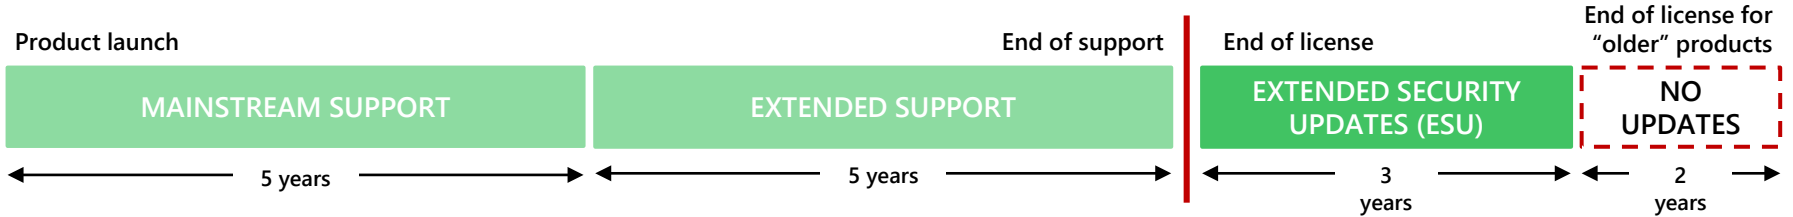

Support Cycle Windows 10 IoT Enterprise LTSC

UPDATES AVAILABLE AT EACH LIFECYCLE STAGE

	MAINSTREAM SUPPORT	EXTENDED SUPPORT	EXTENDED SECURITY UPDATES (ESU)	NO UPDATES
Security updates				
Critical	●	●	●	
Important	●	●	●	
Moderate	●	●		
Low	●	●		
Non-security updates				
	●	●		
New features				
	●			

DEFINITIONS

END OF SUPPORT (EOS)

Devices will continue to run but will become more vulnerable to security risks. You will stop receiving all updates from Microsoft.

END OF LICENSE (EOL)

Devices may no longer be sold. Please refer to your license agreements for specific details.

<https://docs.microsoft.com/en-us/lifecycle/products/?ts=0>

/ Support Cycle Windows Embedded Products

Product release

End of Support

End of License

Includes:
Security Updates
Non-security Updates
New features